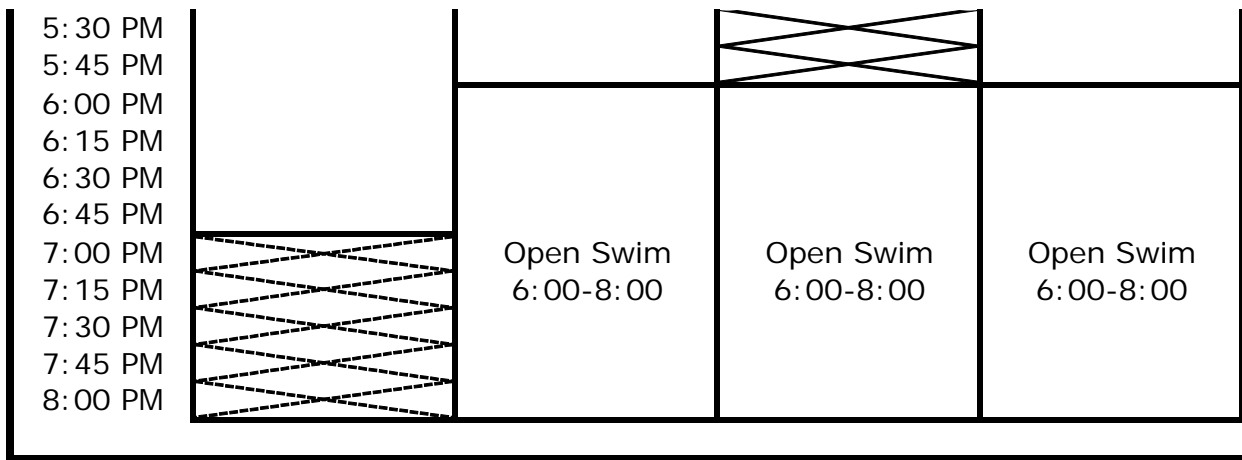

Rec Pool November 2018-May 2019

Time	MONDAY	TUESDAY	WEDNESDAY	THURSDAY		
6:00 AM						
6:15 AM						
6:30 AM						
6:45 AM						
7:00 AM						
7:15 AM						
7:30 AM						
7:45 AM						
8:00 AM	Lap Swim/ Water Walking 8:00-9:30		Lap Swim/ Water Walking 8:00-9:30			
8:15 AM						
8:30 AM						
8:45 AM						
9:00 AM					Swim Lessons 9:00-10:35	
9:15 AM						
9:30 AM						
9:45 AM						
10:00 AM						
10:15 AM	Restorative Water Exercise 10:30-11:15	Open Swim 9:45-10:30 Peach Tree 9:30-10:30	Restorative Water Exercise 10:30-11:15	Open Swim 9:45-10:30		
10:30 AM						
10:45 AM						
11:00 AM						
11:15 AM						
11:30 AM						
11:45 AM						
NOON						
12:15 PM						
12:30 PM						
12:45 PM						
1:00 PM						
1:15 PM						
1:30 PM						
1:45 PM						
2:00 PM						
2:15 PM						
2:30 PM						
2:45 PM						
3:00 PM						
3:15 PM						
3:30 PM						
3:45 PM						
4:00 PM						
4:15 PM						
4:30 PM						
4:45 PM	Swim Lessons 4:00-7:00	Swim Lessons 4:00-7:00		Swim Lessons 4:00-7:00		
5:00 PM						
5:15 PM						

FRIDAY	SATURDAY	SUNDAY						
<p>Lap Swim/ Water Walking 8:00-9:30</p>								
			<p>Peach Tree 9:30-10:30</p>					
						<p>Restorative Water Exercise 10:30-11:15</p>		
			<p>Open Swim 12-4:00pm</p> <p>Water Slide 1-3pm</p>	<p>Open Swim 12-4:00pm</p> <p>Water Slide 1-3pm</p>				